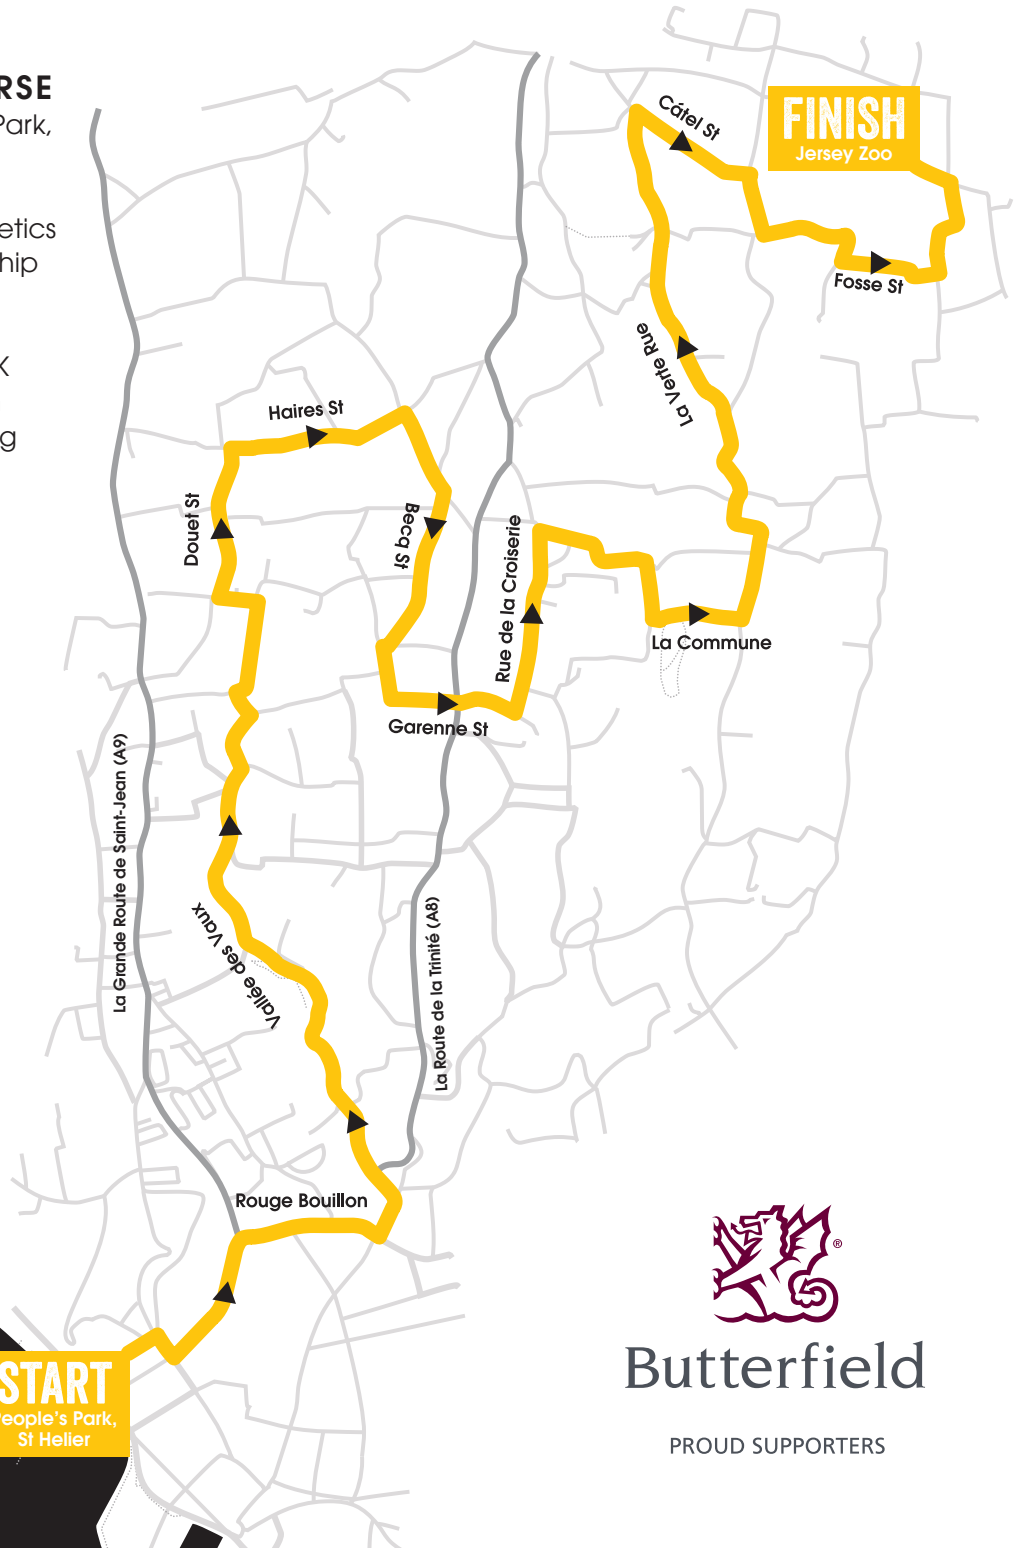

THE DURRELL CHALLENGE

13K RACE & REALLY WILD DAY

#DOITFORDURRELL

12
MAY
2019

13K ROAD RACE COURSE

The race will start at People's Park, St Helier at 9:00am.

The race is licensed by UK Athletics and will be timed using race chip technology.

The challenging but scenic 13K course will take part largely on beautiful "green lanes" finishing at Jersey Zoo.

LOCATION OF ROUTE ON ISLAND

Butterfield

PROUD SUPPORTERS

DURRELL

FIND US ON

@TheDurrellChal

The Durrell Challenge

@thedurrellchallenge

FOR MORE INFORMATION AND TO ENTER THE RACE PLEASE VISIT

WWW.DOITFORDURRELL.COM