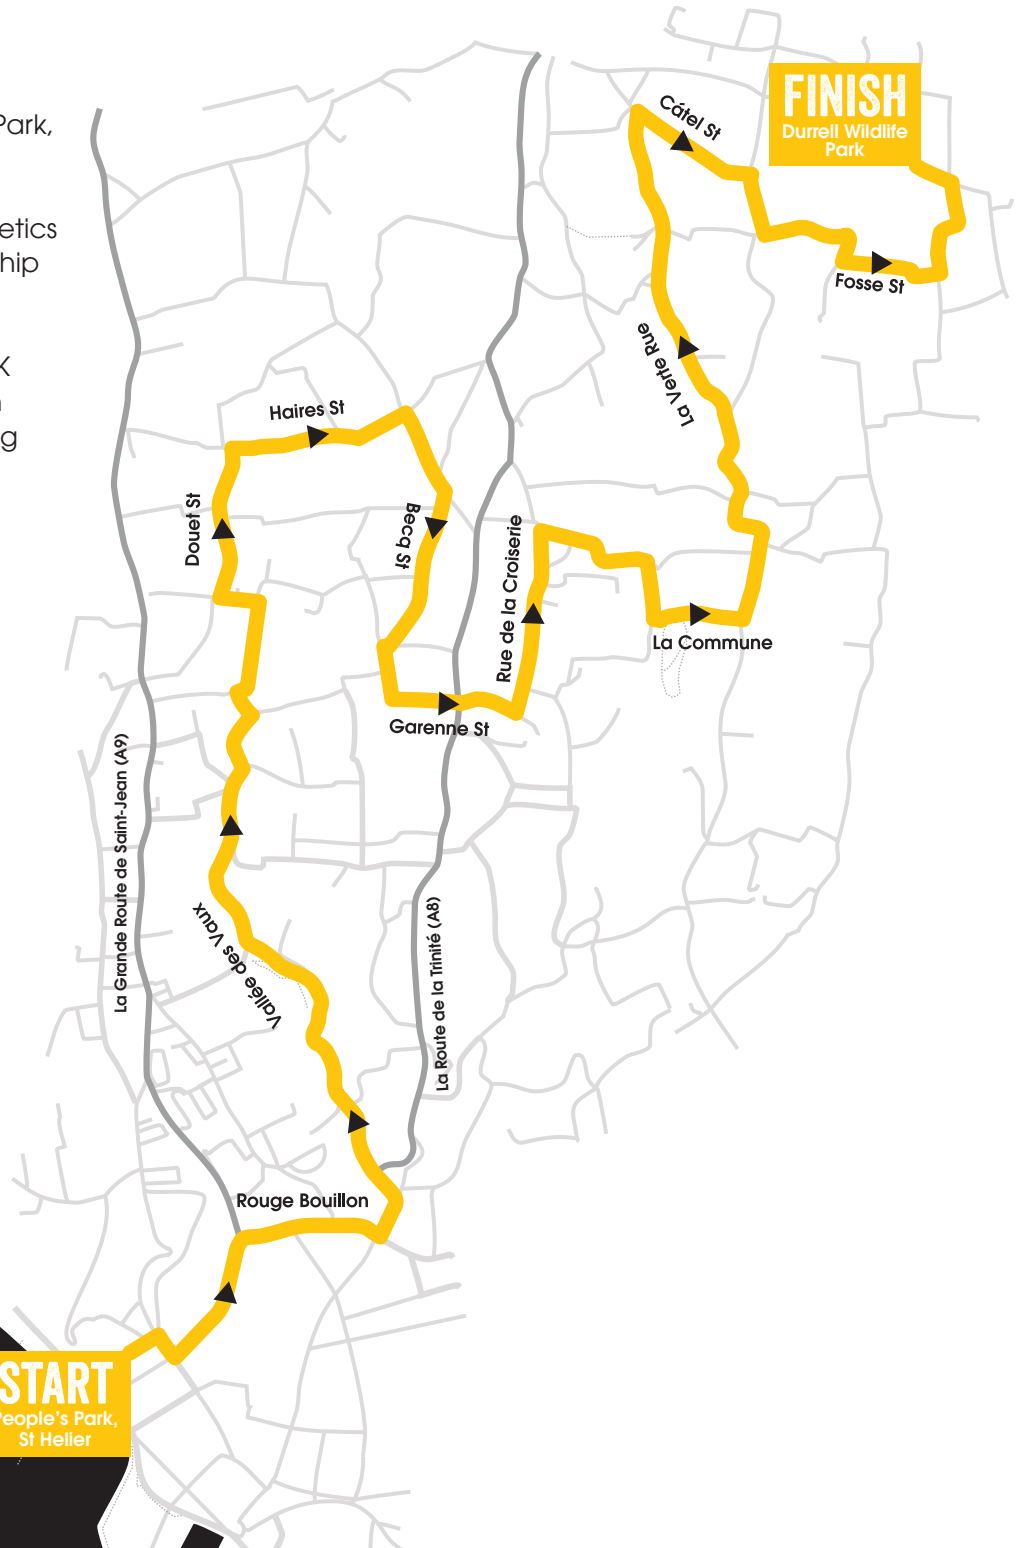

THE DURRELL CHALLENGE

13K ROAD RACE COURSE

#DOITFORDURRELL

15
MAY
2016

13k Road Race course

The race will start at People's Park, St Helier at 9:00am.

The race is licensed by UK Athletics and will be timed using race chip technology.

The challenging but scenic 13K course will take part largely on beautiful "green lanes" finishing at Durrell Wildlife Park.

Location of route on Island

find us on

@TheDurrellChal

The Durrell Challenge

@thedurrellchallenge

For more information and to enter the race please visit www.doitfordurrell.com

saving species from extinction